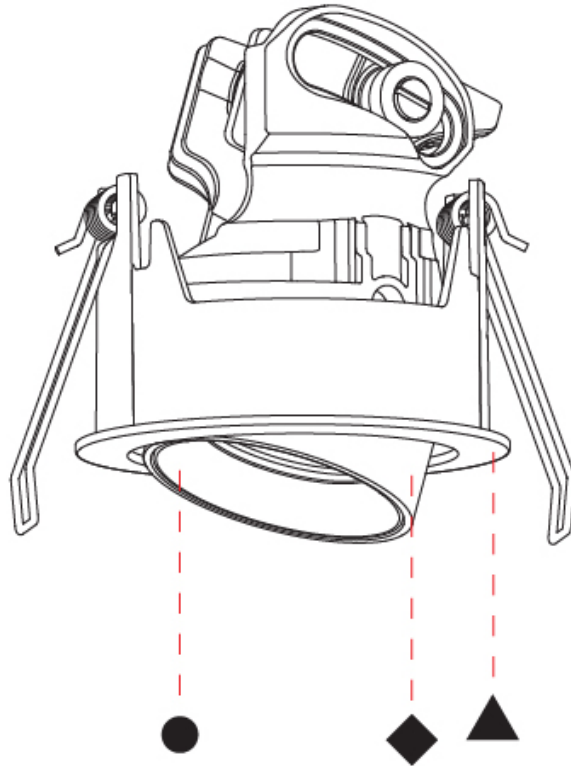

INVADER COMPACT ADJUSTABLE RECESSED

A35813-

PROJECT _____

TYPE _____

SPECIFIER _____

QUANTITY _____

DATE _____

A