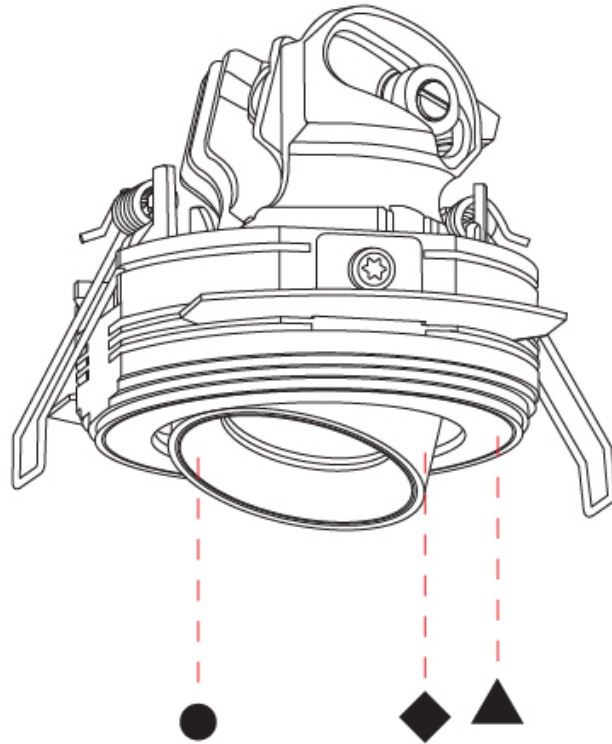

INVADER COMPACT ADJUSTABLE TRIMLESS

A35846-

PROJECT

TYPE

SPECIFIER

QUANTITY

DATE

A